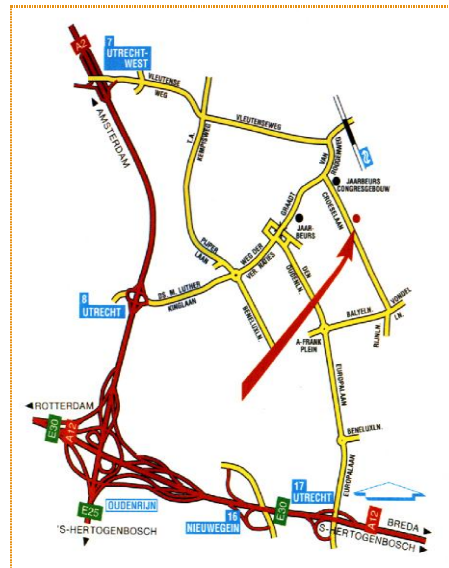

Rabobank International

Croeselaan 18

3521 CB Utrecht

+31 30 216 00 00